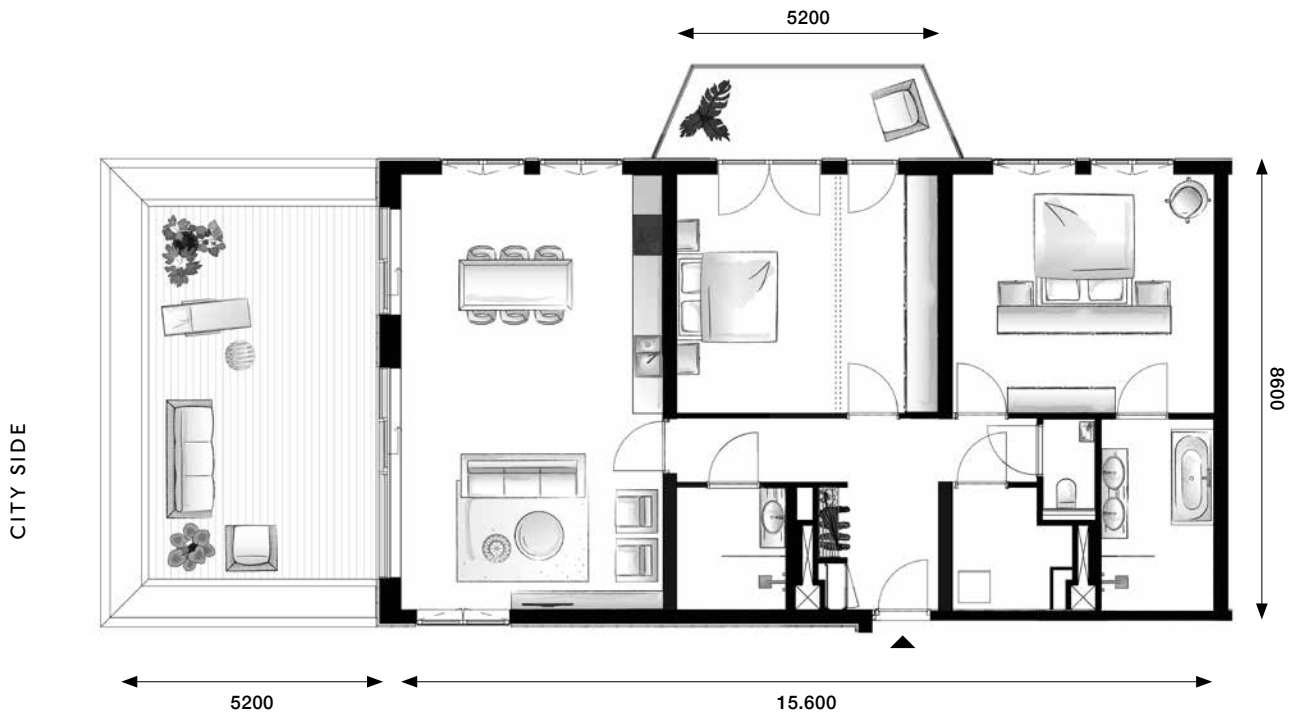

MARINA SIDE

FLOOR: 3

- LIVING: 35 M²
- KITCHEN: 6 M²
- BEDROOM 1: 22 M²
- BEDROOM 2: 13 M²
- BEDROOM 3: 8 M²
- BATHROOM 1: 8 M²
- BATHROOM 2: 5 M²
- BALCONY 1: 30 M²
- BALCONY 2: 9 M²