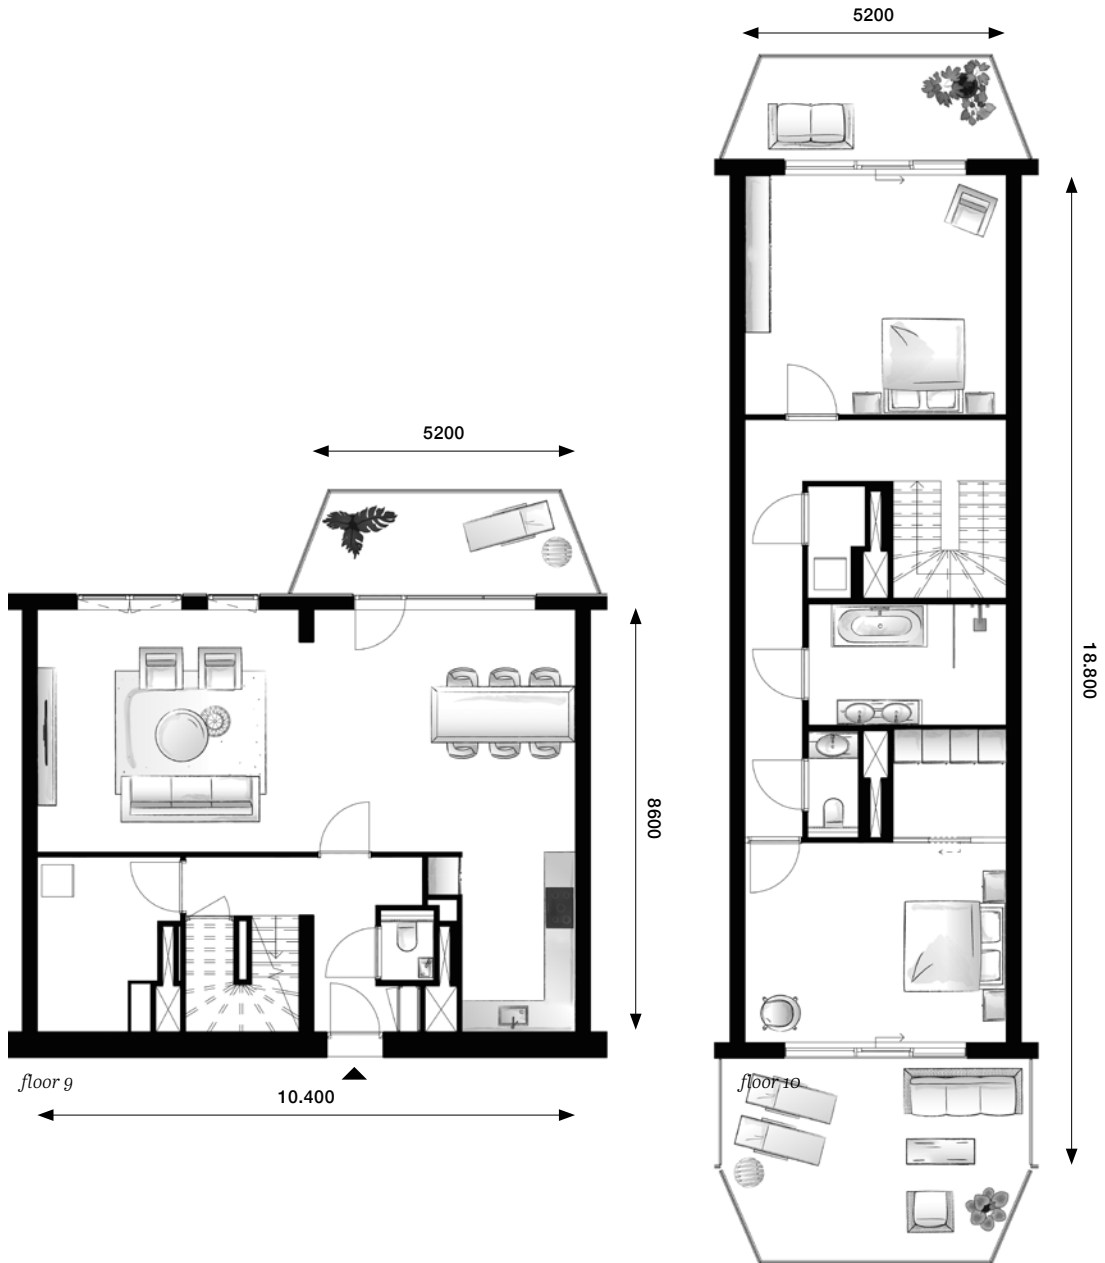

RIVER SIDE

MARINA SIDE

FLOOR: 9 AND 10

- LIVING: 46 M<sup>2</sup>
- KITCHEN: 8 M<sup>2</sup>
- BEDROOM 1: 22 M<sup>2</sup>
- BEDROOM 2: 19 M<sup>2</sup>
- BATHROOM: 8 M<sup>2</sup>
- DRESSING ROOM: 4 M<sup>2</sup>
- BALCONY 1: 21 M<sup>2</sup>
- BALCONY 2: 10 M<sup>2</sup>